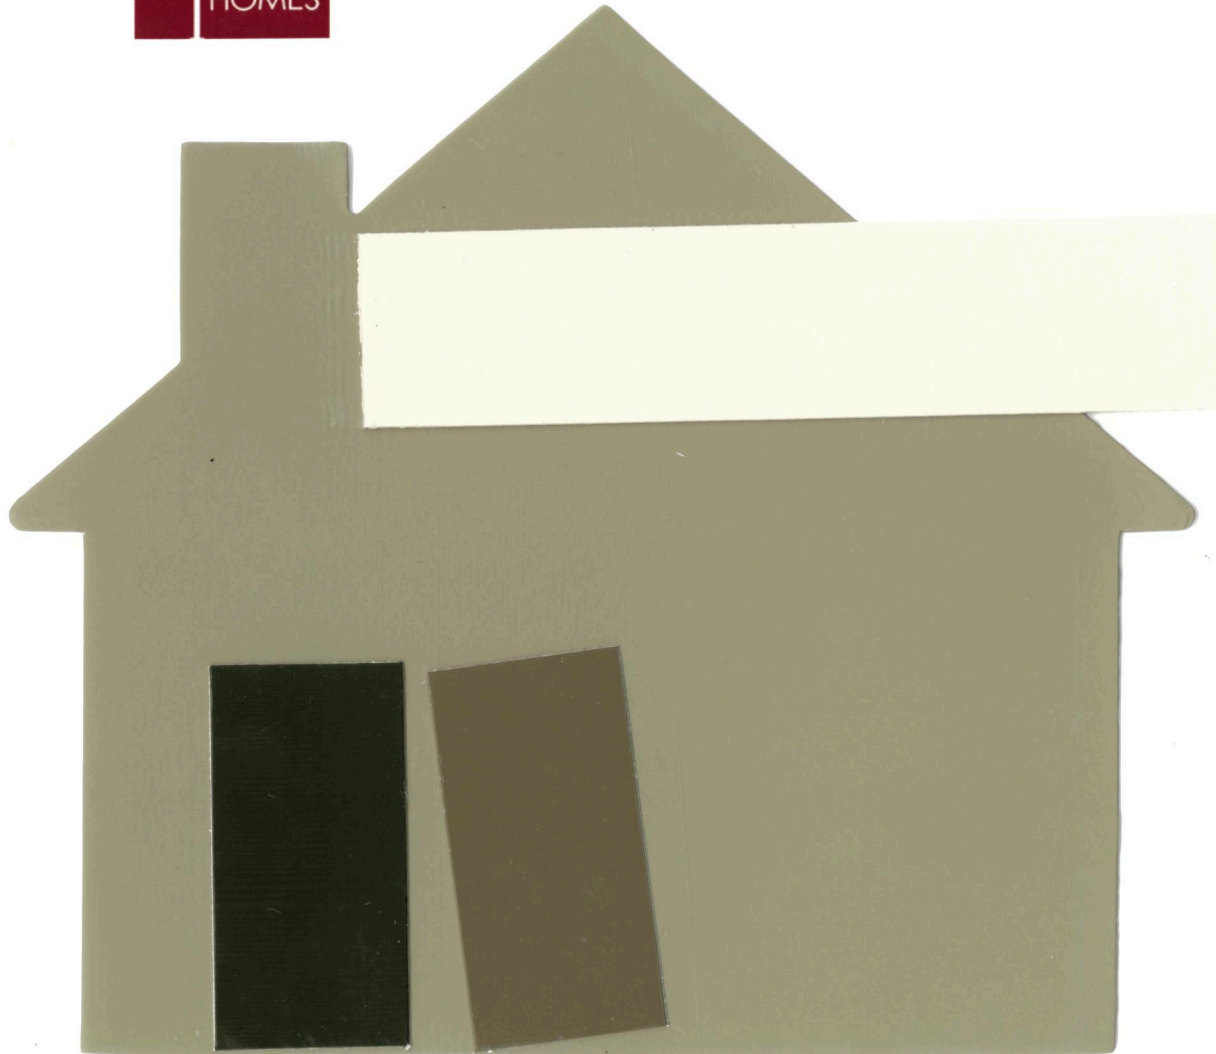

Exterior Paint Color Selections

Exterior Scheme

4

1 • Body

OLIVE GRAY 512-5

2 • Trim

ONION POWDER 418-2

3 • Door

WALNUT GROVE 511-7

4 • Door

RUFFLED CLAM 415-6

Paints Supplied by

Florida Paints

PaintFlorida.com

This display was created using actual paint samples. Their color may be affected by age, temperature, and other factors. Also be aware that the eye's perception of these colors may vary when applied to the actual substrate due to texture, reflection, lighting, and other variables.