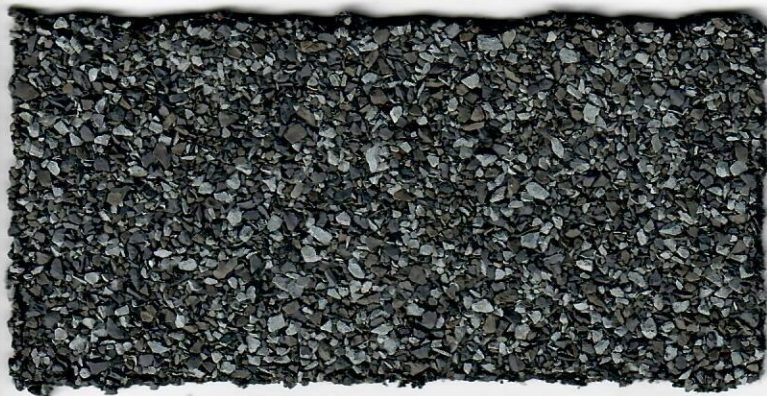

Roof Shingle Colors

WINDCREST @ MEADOW WOODS H.O.A.

Approved shingle colors

MONJAVE TAN

QUARRY GRAY

Quarry Gray†

Disclaimer: The Board of Directors and/or the Architectural Review Committee requires a shingle sample to ensure accuracy of color and material.

MAX DEFINITION OR 3D SHINGLE COLORS ARE APPROVED. NO ALUMINUM OR CLAY/SPANISH TILES ARE ALLOWED.

WINDCREST @ MEADOW WOODS H.O.A.

APPROVED SHINGLE COLORS

ASPHALT SHINGLES

DRIFTWOOD

WEATHERED WOOD

Disclaimer: The Board of Directors and the Architectural Review Committee requires a shingle sample to ensure accuracy of color and material.

MAX DEFINITION OR 3D SHINGLE COLORS ARE APPROVED. NO ALUMINUM OR SPANISH TILES ARE ALLOWED.