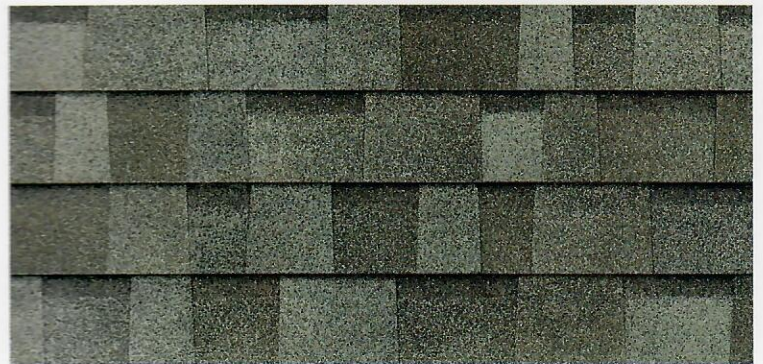

Roof Shingle Colors

WINDCREST @ MEADOW WOODS H.O.A.

Approved shingle colors

MONJAVE TAN

QUARRY GRAY

Quarry Gray†

Disclaimer: The Board of Directors and/or the Architectural Review Committee requires a shingle sample to ensure accuracy of color and material.

MAX DEFINITION OR 3D SHINGLE COLORS ARE APPROVED. NO ALUMINUM OR CLAY/SPANISH TILES ARE ALLOWED.

WINDCREST @ MEADOW WOODS H.O.A.

APPROVED SHINGLE COLORS

ASPHALT SHINGLES

DRIFTWOOD

WEATHERED WOOD

Disclaimer: The Board of Directors and the Architectural Review Committee requires a shingle sample to ensure accuracy of color and material.

MAX DEFINITION OR 3D SHINGLE COLORS ARE APPROVED. NO ALUMINUM OR SPANISH TILES ARE ALLOWED.