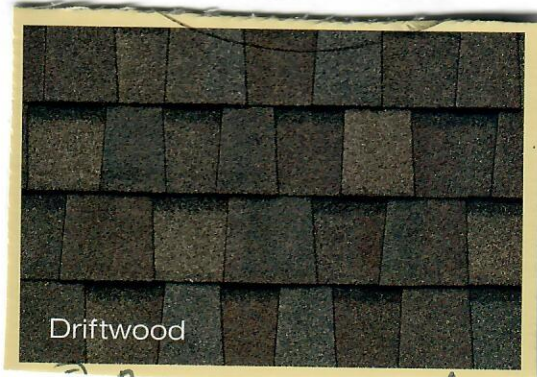

Roof Shingle Colors

WINDCREST @ MEADOW WOODS H.O.A.

Approved shingle colors

MONJAVE TAN

QUARRY GRAY

Quarry Gray†

Disclaimer: The Board of Directors and/or the Architectural Review Committee requires a shingle sample to ensure accuracy of color and material.

MAX DEFINITION OR 3D SHINGLE COLORS ARE APPROVED. NO ALUMINUM OR CLAY/SPANISH TILES ARE ALLOWED.

WINDCREST @ MEADOW WOODS H.O.A.

APPROVED SHINGLE COLORS

ASPHALT SHINGLES

DRIFTWOOD

WEATHERED WOOD

Disclaimer: The Board of Directors and the Architectural Review Committee requires a shingle sample to ensure accuracy of color and material.