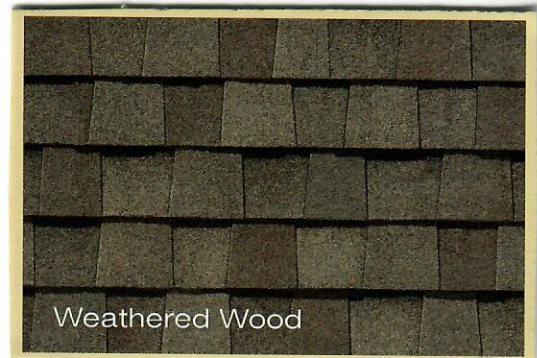

Roof Shingle Colors

WINDCREST @ MEADOW WOODS H.O.A.

Approved shingle colors

MONJAVE TAN

QUARRY GRAY

Quarry Gray†

Disclaimer: The Board of Directors and/or the Architectural Review Committee requires a shingle sample to ensure accuracy of color and material.

MAX DEFINITION OR 3D SHINGLE COLORS ARE APPROVED. NO ALUMINUM OR CLAY/SPANISH TILES ARE ALLOWED.

WINDCREST @ MEADOW WOODS H.O.A.

APPROVED SHINGLE COLORS

ASPHALT SHINGLES

DRIFTWOOD

WEATHERED WOOD

Disclaimer: The Board of Directors and the Architectural Review Committee requires a shingle sample to ensure accuracy of color and material.

MAX DEFINITION OR 3D SHINGLE COLORS ARE APPROVED. NO ALUMINUM OR SPANISH TILES ARE ALLOWED.